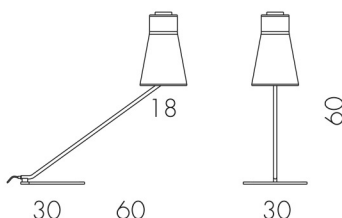

AUDREY DESK

Desk lamp with shaft and base in steel, varnished black nickel finish. Ivory or black lampshade in pleated fabric. Round amber-coloured diffuser.

Lampada da scrivania con stelo inclinato e base in acciaio finitura nickel nero e paralume plissé nei colori avorio e nero. Disco in vetro freddo colore ambra.

L/W cm 30 - P/D cm 60 - H cm 60   Bulbs / Lamp 1 X max 60W E14   Weight / Peso 2,5 Kg

COD.	STUCTURE / STRUTTURA	SHADES / PARALUME	PRICE / PREZZO
0400930	black nickel - nickel nero	ivory - avorio	
0400931	black nickel - nickel nero	black - nero