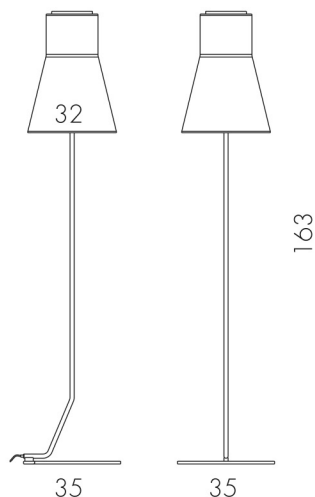

AUDREY TERRA

Floor lamp with shaft and base in steel, varnished black nickel finish. Ivory or black lampshade in pleated fabric. Round amber-coloured diffuser.

Lampada da terra con stelo e base in acciaio finitura nickel nero e paralume plissé nei colori avorio e nero. Disco in vetro freddo colore ambra.

L/W cm 35 - P/D cm 35 - H cm 163

Bulbs / Lamp 1 X max 75W E27

Weight / Peso 5,3 Kg

COD.	STUCTURE / STRUTTURA	SHADES / PARALUME	PRICE / PREZZO
0400910	black nickel - nickel nero	ivory - avorio	
0400911	black nickel - nickel nero	black - nero